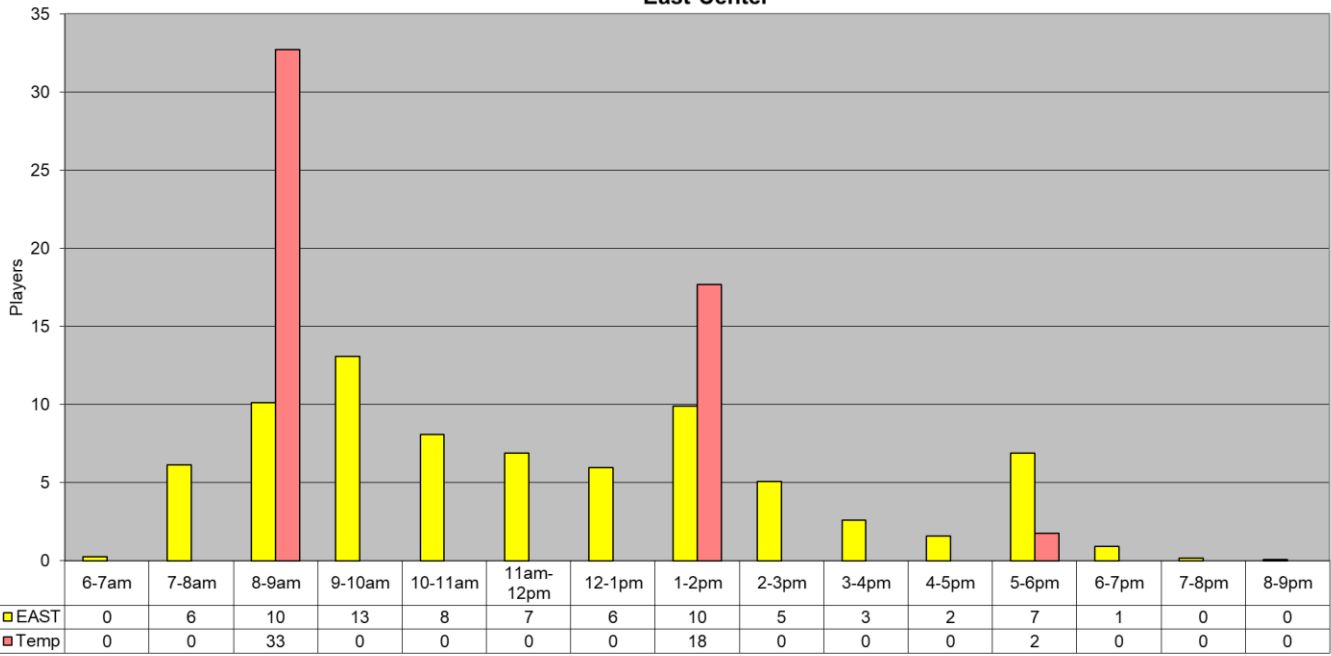

**January 2019 PickleBall Use
East Center**

**January 2019 PickleBall Use
Canoa Ranch**

Average - PickleBall by: Hr	0	6	80	13	8	7	6	51	5	3	2	10	1	0	0
Players	EAST	CR	Temp	Total (All CTRS)											
Tot Month	2406	1922	1617	5945											
Per Day	77.6	62.0	52.2	191.8											
Avg Hr	5.2	5.2	4.3	14.7											