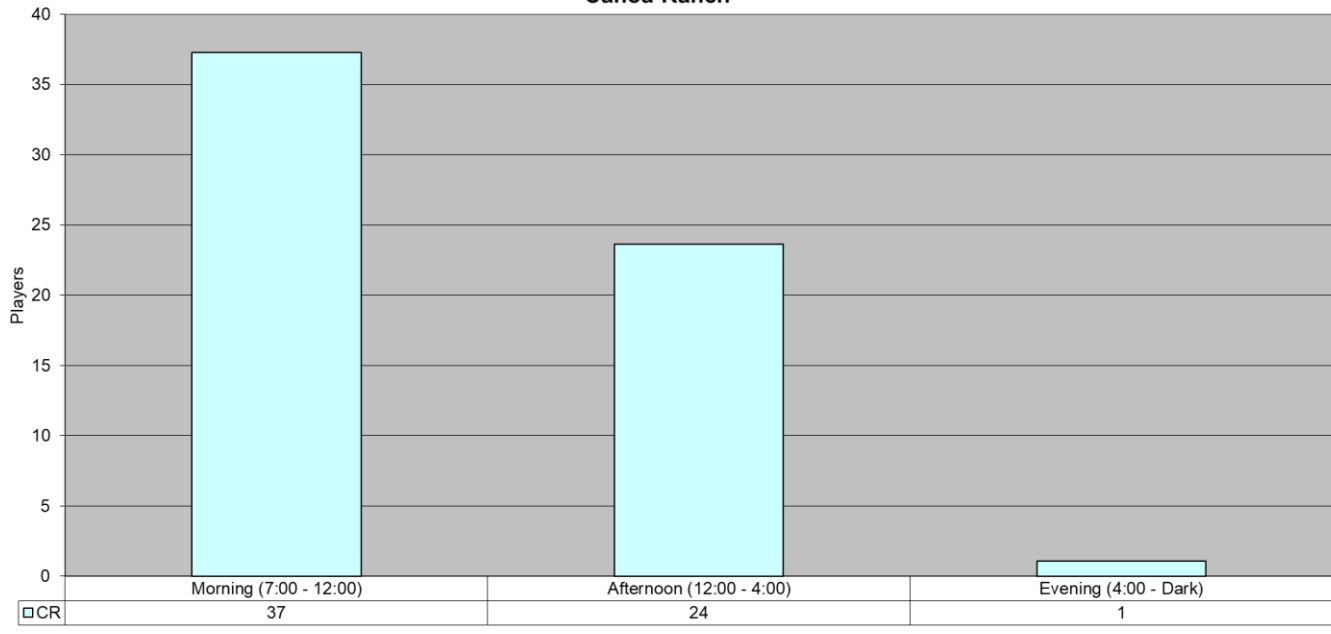

**January 2019 PickleBall Use
East Center**

**January 2019 PickleBall Use
Canoa Ranch**

Average - PickleBall by: Hr	0	6	80	13	8	7	6	51	5	3	2	10	1	0	0
Players	EAST	CR	Temp	Total (All CTRS)											
Tot Month	2406	1922	1617	5945											
Per Day	77.6	62.0	52.2	191.8											
Avg Hr	5.2	5.2	4.3	14.7											